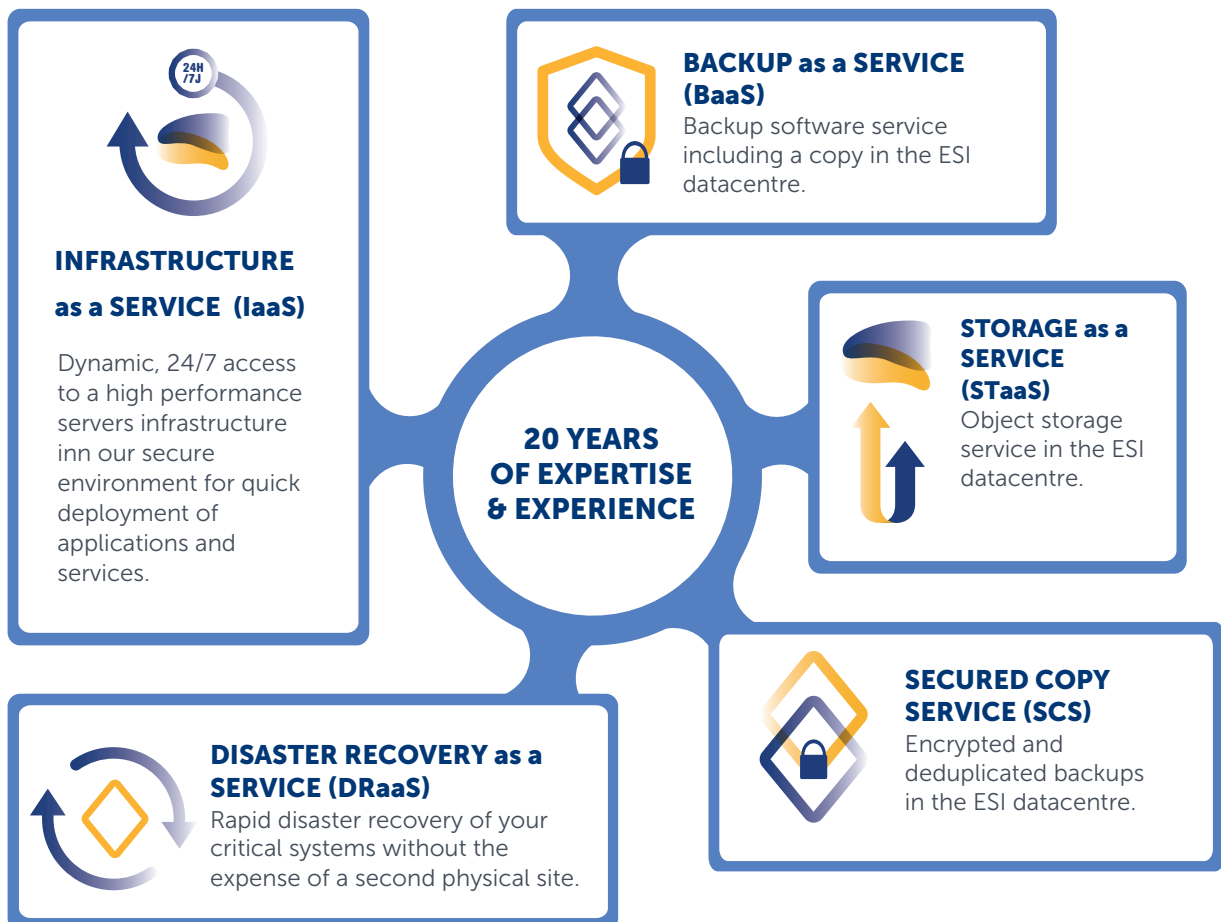

**Cloud computing is a revolution** in the management and operation of enterprise IT assets.

With over 20 years of expertise and experience in managing and protecting critical infrastructures, **ESI offers you a range of Cloud solutions** to help capitalize on this new reality in line with your business and IT needs.

**Stratus, ESI high performance, resilient (Tier III) cloud infrastructure**, is located in Canada. Stratus meets compliance requirements and **offers a competitive and easily predictable cost structure**. You know where your data resides, you can access it rapidly, and you benefit from the services of ESI professionals.

**PROTECT** your information,  
**PLAN** your growth and  
**BENEFIT** from current  
enterprise-level technologies!

**ENTRUST** ESI experts the  
management and operation of  
your IT assets and **FOCUS** on  
developing your business!